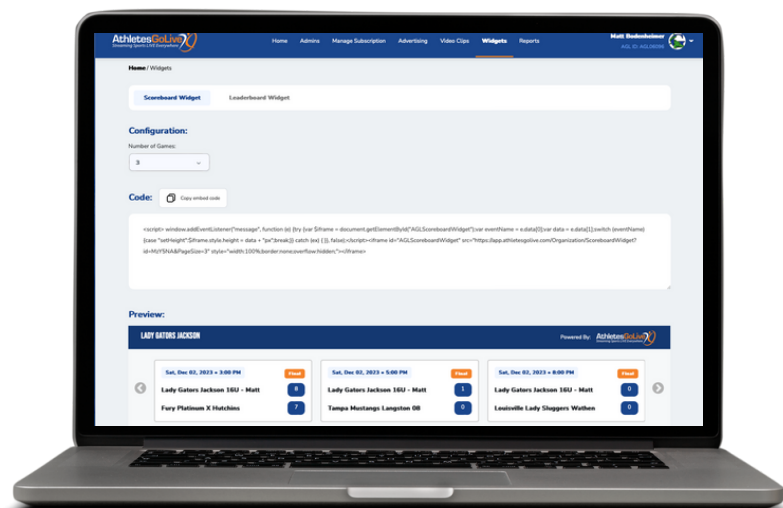

ADDING CUSTOMIZED ORGANIZATION LEADERBOARDS TO YOUR ORG WEBSITE SET-UP

STEP 1

Log in to your AGL organization account on any laptop/desktop

STEP 2

Access the widget tab in the top of your Org account

<https://app.athletesgolive.com/User/Login>